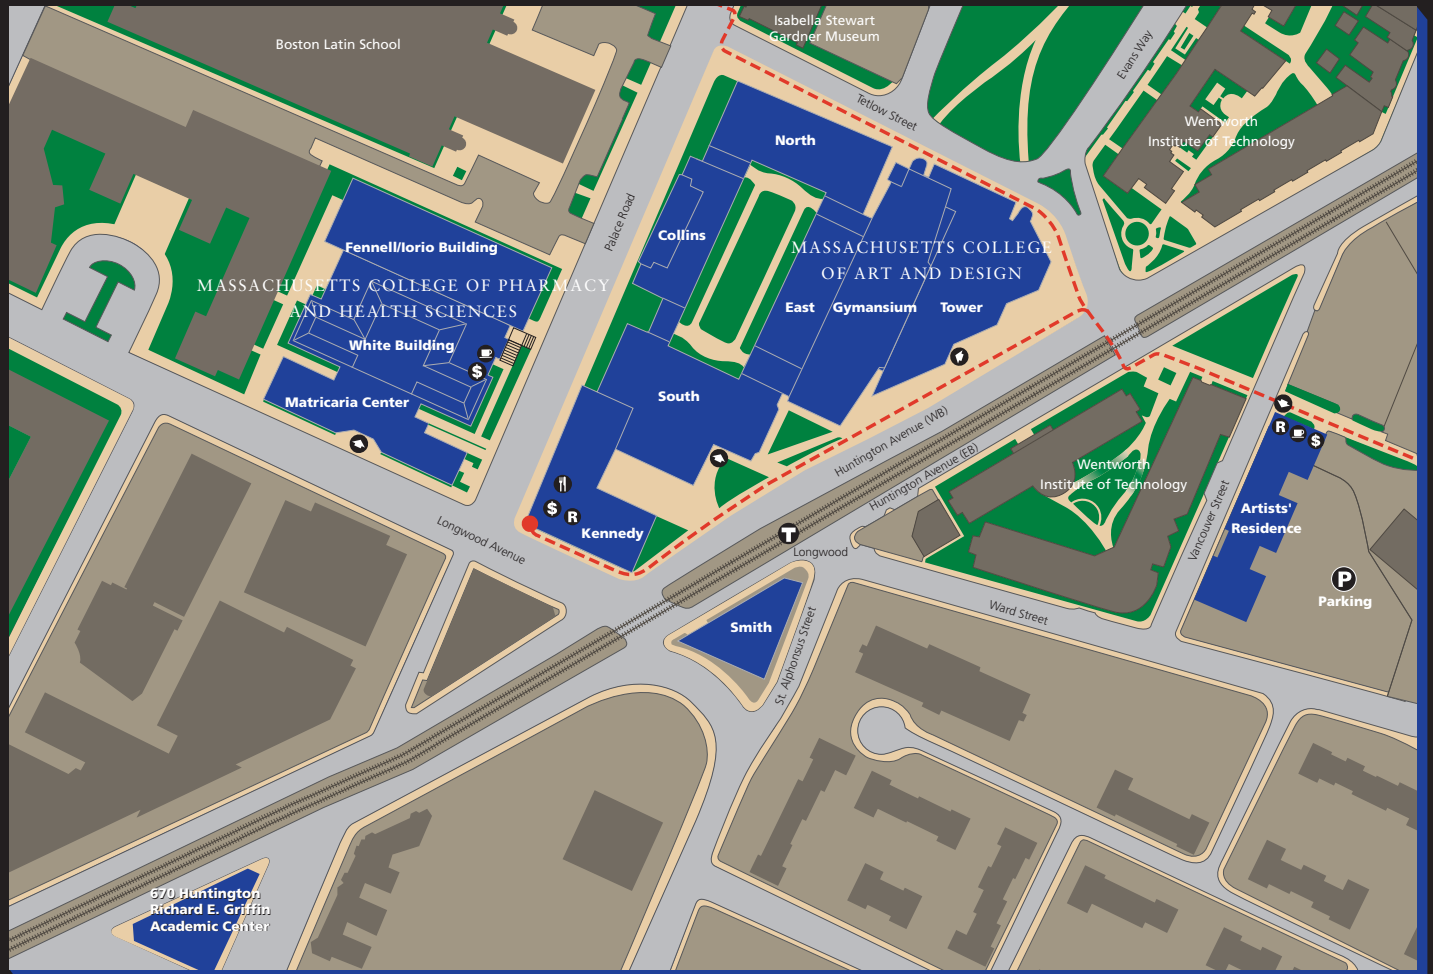

### Fennell/Iorio Building

Copy Center  
Crossroads Café  
Dean of Students  
Environmental Health  
and Safety  
Facilities  
Fennell Hall  
Student Residence  
Forsyth/Wilkins Dental  
Hygiene Clinic  
Public Safety  
Rombult Atrium  
School of Arts and Sciences  
Student Lounge

### Matricaria Center

DeBenedictis Library  
Matricaria Student Residence  
Technology Center/Help Desk